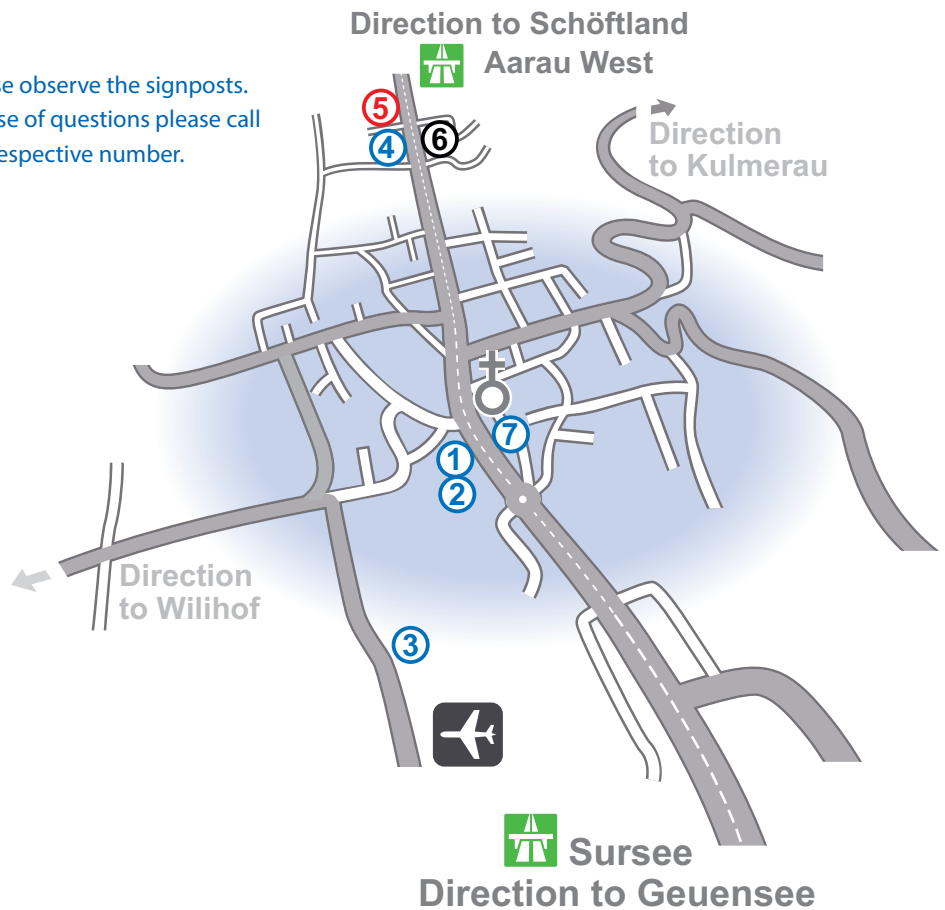

Coming from Luzern:

Motorway A2 direction Bern/Basel, at intersection Rotsee/Emmen Süd keep left direction Bern/Basel, exit Sursee, right direction Geuensee/Triengen. After Geuensee and Büron there follows Triengen.

Please observe the signposts.
In case of questions please call
the respective number.

TRISA Outlet

TRISA Outlet
Kantonsstrasse 31
6234 Triengen
041 935 34 55